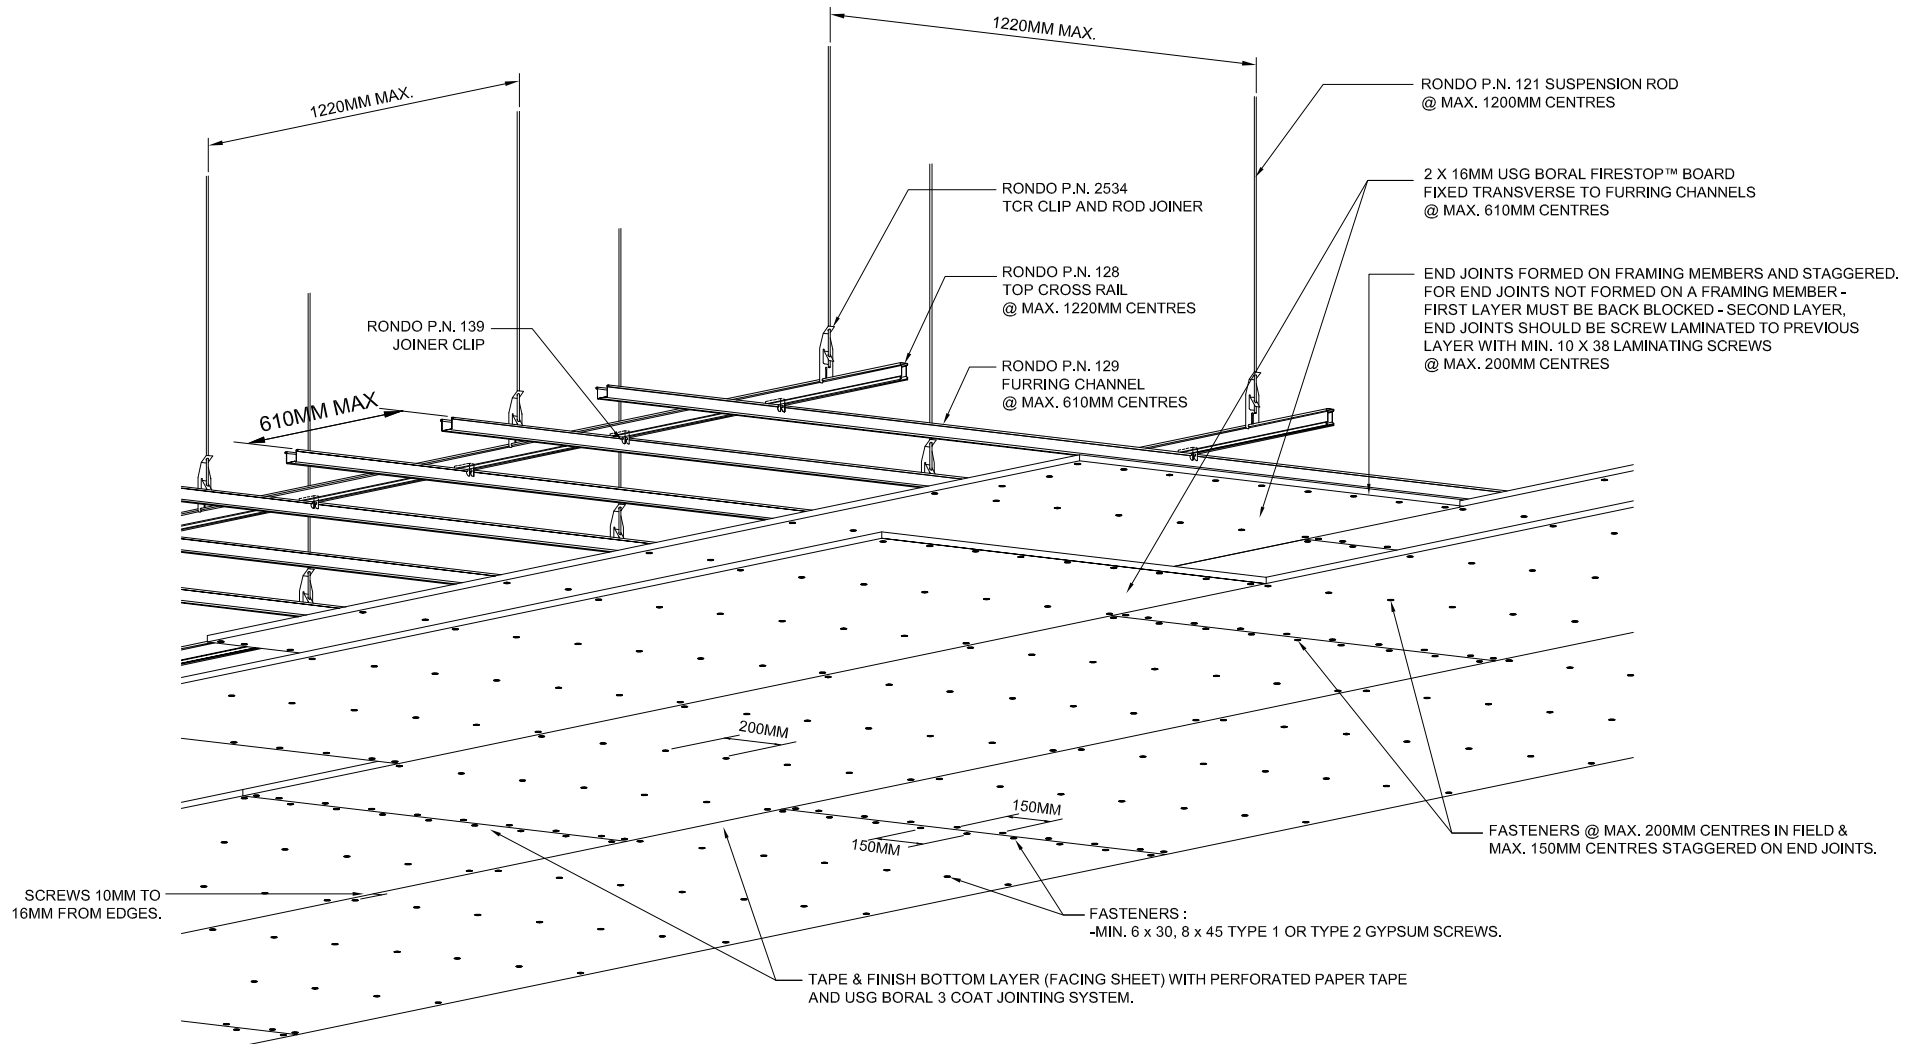

# USG BORAL - 1HR FIRE RATED SUSPENDED CEILING SYSTEM

## ISOMETRIC VIEW

C1 ISOMETRIC VIEW  
NTS

## SECTIONS A-A & B-B